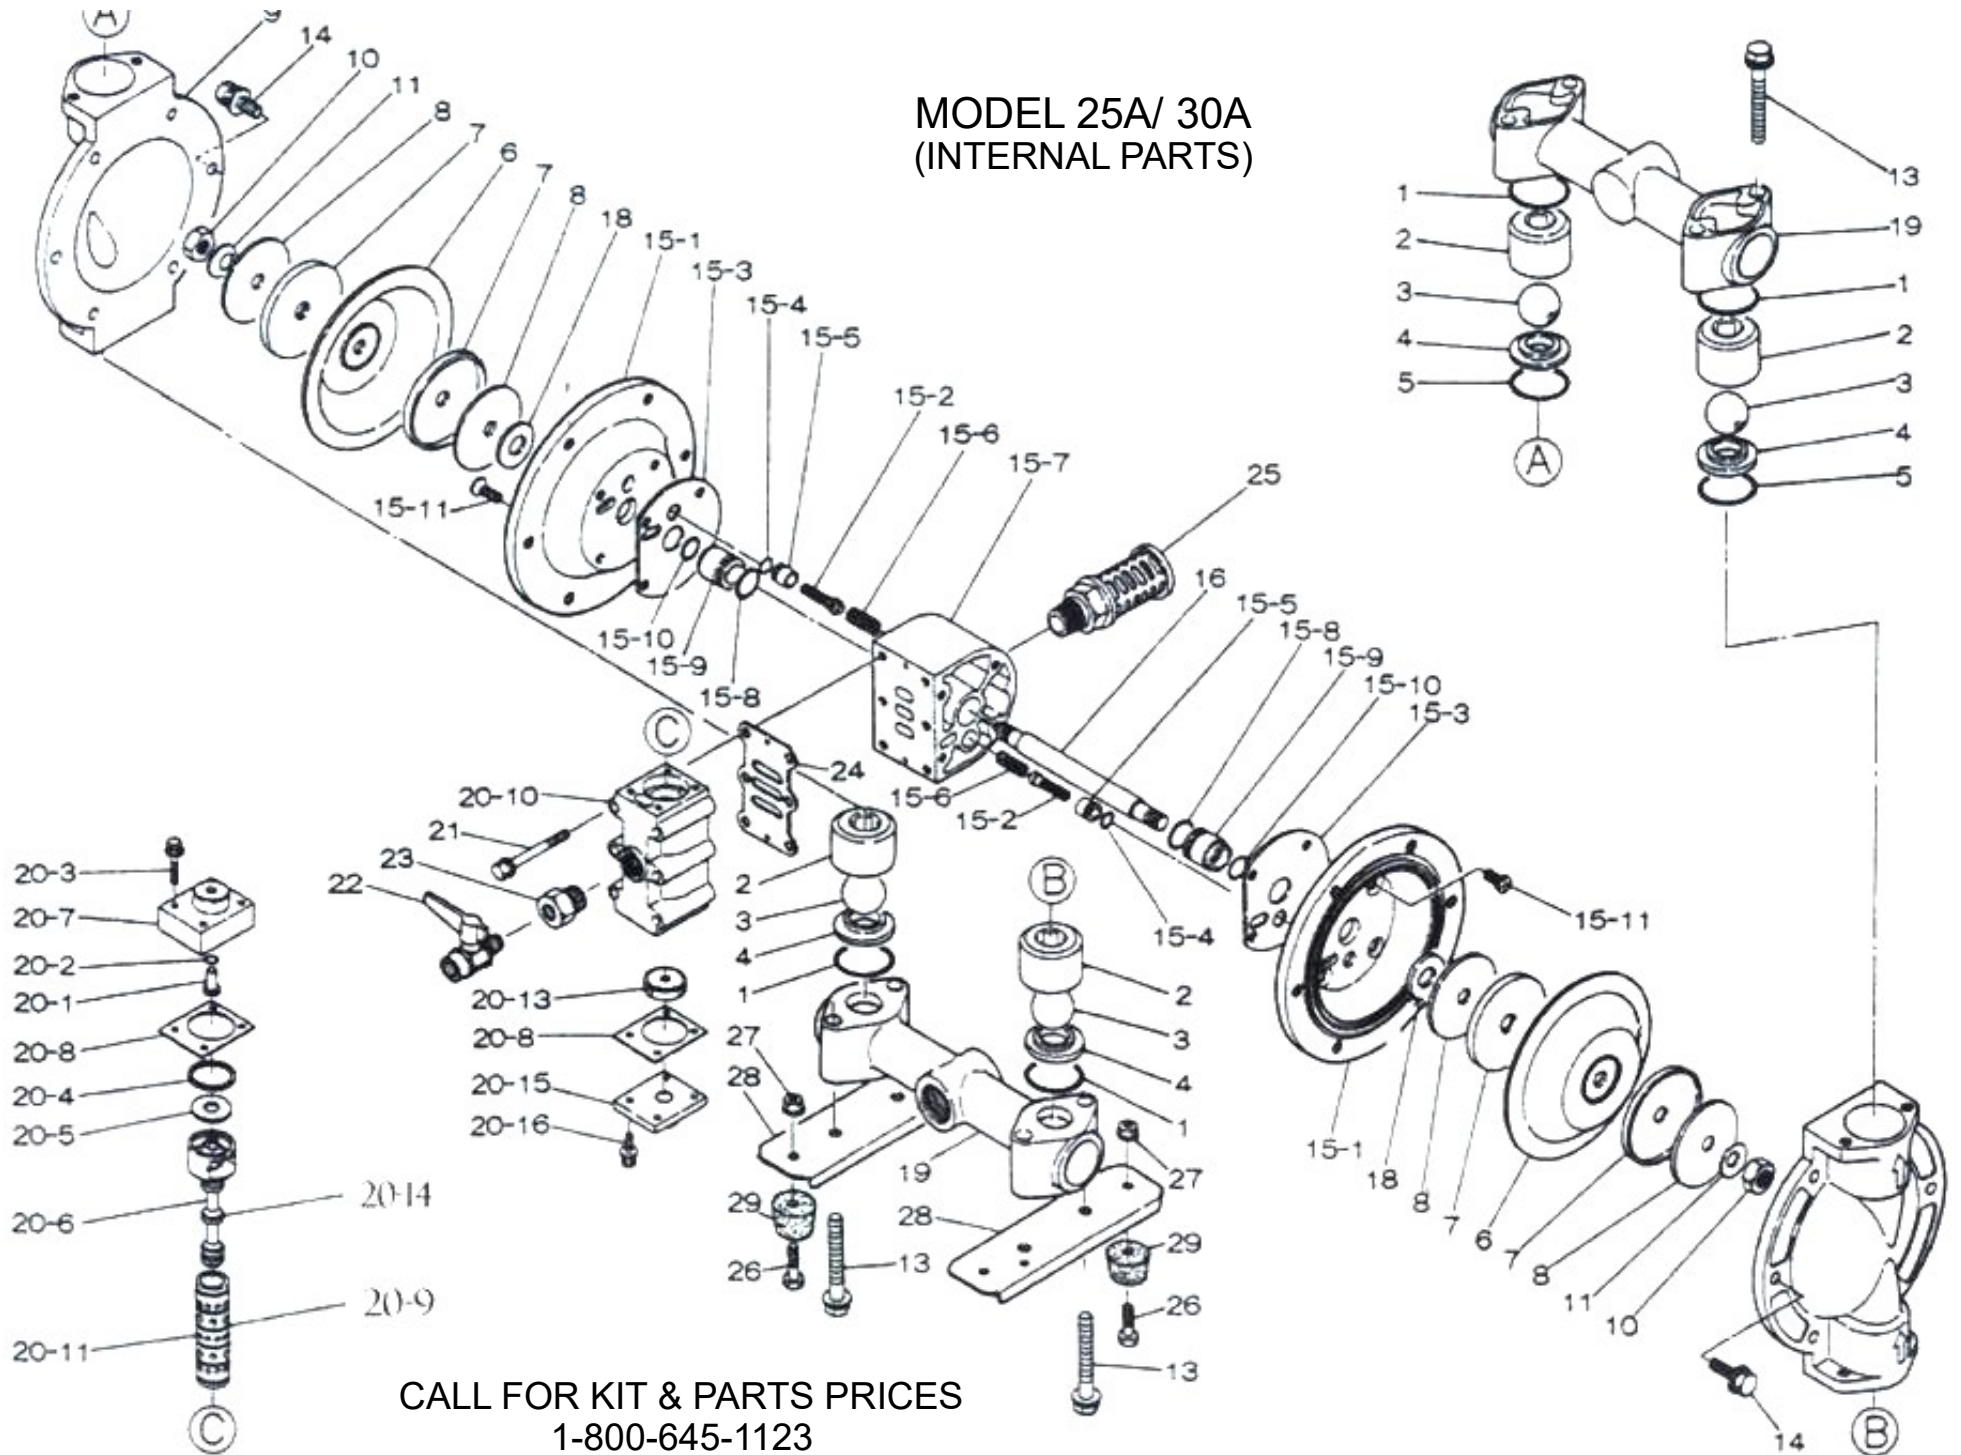

MODEL 25A/ 30A
(INTERNAL PARTS)

CALL FOR KIT & PARTS PRICES
1-800-645-1123