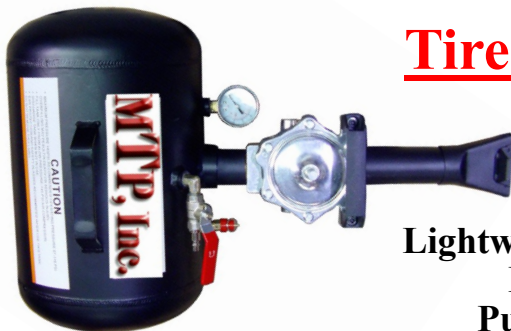

Shop Tools - Accessories - Parts

Note: Handle color on mount/demount tools may vary.

Ram Bar
Bead Breaker

Model EZ-B/B

Exclusive spring
reaction reduces
slide hammer
kickback
WT.26#

**EZT-100D
Demount Tool**

**Nylon Rollers
No Damage to Aluminum Wheels
Replacement Part #EZT-RR**

EZT-200M Mount Tool

Try the Set
Order
**EZT-300DM
w/ Bead Holder
& Save**

**Model EZ-BH
Rubber Coated
Bead Holder**

**EZT-400D
Super Single
Demount Tool**

Tire Bead Seaters

Model #BS-5GA

5 Gallon/ 18L

High Quality Pneumatic Valve
Working Pressure 80-120 PSI
Net Weight: 12lbs

Lightweight Aluminum Tanks
Pneumatic Valve
Push Button Release
Two Handles

**Pressure Release
Pop off Valve for Safety**