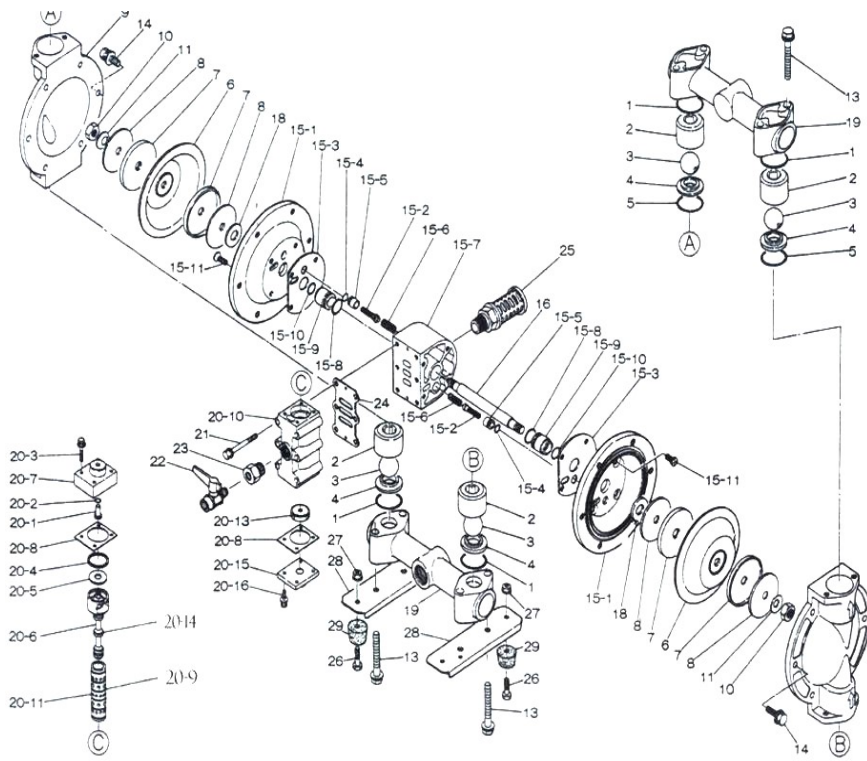

## Old Style (Black Pump) MODEL 25A (INTERNAL PARTS BREAKDOWN)

CALL FOR  
KIT PRICES

Item #	Part #	Item Description	Qty Per	List Price
1	640036*	O RING MANIFOLD	4	\$2.60
2	711700	BALL GUIDE	4	\$19.50
3	770720*	CHECK BALL	4	\$5.20
4	590086	SS VALVE SEAT	4	\$19.50
5	640132*	O-RING UPPER VALVE SEAT	2	\$2.60
6	771255*	BUNA-N DIAPHRAGM	2	\$42.90
7	709153	DIAPHRAGM PLATE	4	\$10.40
8	709152	DIAPHRAGM PLATE WASHER	4	\$5.20
9	711686	OUTER DIAPHRAGM CHAMBER	2	\$53.95
10	682263	DIAPHRAGM ROD NUT	2	\$5.20
11	682730	SPRING LOCK WASHER	2	\$3.26
13	682264	MANIFOLD BOLT	8	\$2.60
14	682724	DIAPHRAGM CHAMBER BOLT	12	\$2.60
15-1	710275	INNER DIAPHRAGM CHAMBER	2	\$27.30
15-2	802360	PILOT VALVE	2	\$19.50
15-3	771057	CHAMBER GASKET	2	\$5.20
15-4	640009	PILOT VALVE O-RING	2	\$2.60
15-5	771945	PILOT VALVE SEAT	2	\$39.00
15-6	708666	PILOT VALVE INNER SPRING	2	\$3.90
15-7	709812	MAIN BODY HOUSING	1	\$106.60
15-8	640020	OUTER THROAT BEARING O-RING	2	\$2.60
15-9	772703	THROAT BEARING	2	\$29.90

Item #	Part #	Item Description	Qty Per	List Price
15-10	640016	INNER THROAT BEARING O-RING	2	\$2.60
15-11	682486	INNER CHAMBER FLATHEAD BOLT	8	\$2.60
16	709163	DIAPHRAGM ROD	1	\$46.80
18	771054	DIAPHRAGM ROD BUMPER	2	\$2.60
19	831280	MANIFOLD	2	\$72.80
20	802362	AIR MOTOR ASSEMBLY	1	\$314.95
21	682265	AIR MOTOR BOLTS	6	\$2.60
22	683055	BALL VALVE	1	\$19.50
23	711643	BALL VALVE BUSHING	1	\$10.40
24	771056	AIR MOTOR GASKET	1	\$5.20
25	682515	MUFFLER	1	\$39.00
26	611148	RUBBER FOOT BOLT	4	\$2.60
27	682276	RUBBER FOOT NUT	4	\$2.60
28	709157	BASE	2	\$5.95
29	770551	RUBBER FOOT	4	\$3.90
KIT#1	K20-MN	WET END KIT (*INCLUDES)		\$149.95

INTERNAL PARTS, AIR MOTOR				
Item #	Part #	Item Description	Qty Per	List Price
20-1	709161	RESET BUTTON	1	\$5.20
20-2	640005	RESET BUTTON O-RING	1	\$2.60
20-3	682704	AIR MOTOR CAP BOLT	4	\$2.60
20-4	771241	PACKING	1	\$3.90
20-5	710270	SPACER WASHER	1	\$19.50
20-6	802400	C-SPOOL ASSEMBLY	1	\$158.60
20-7	710221	UPPER CAP	1	19.50
20-8	771240	UPPER AIR MOTOR GASKET	1	\$5.20